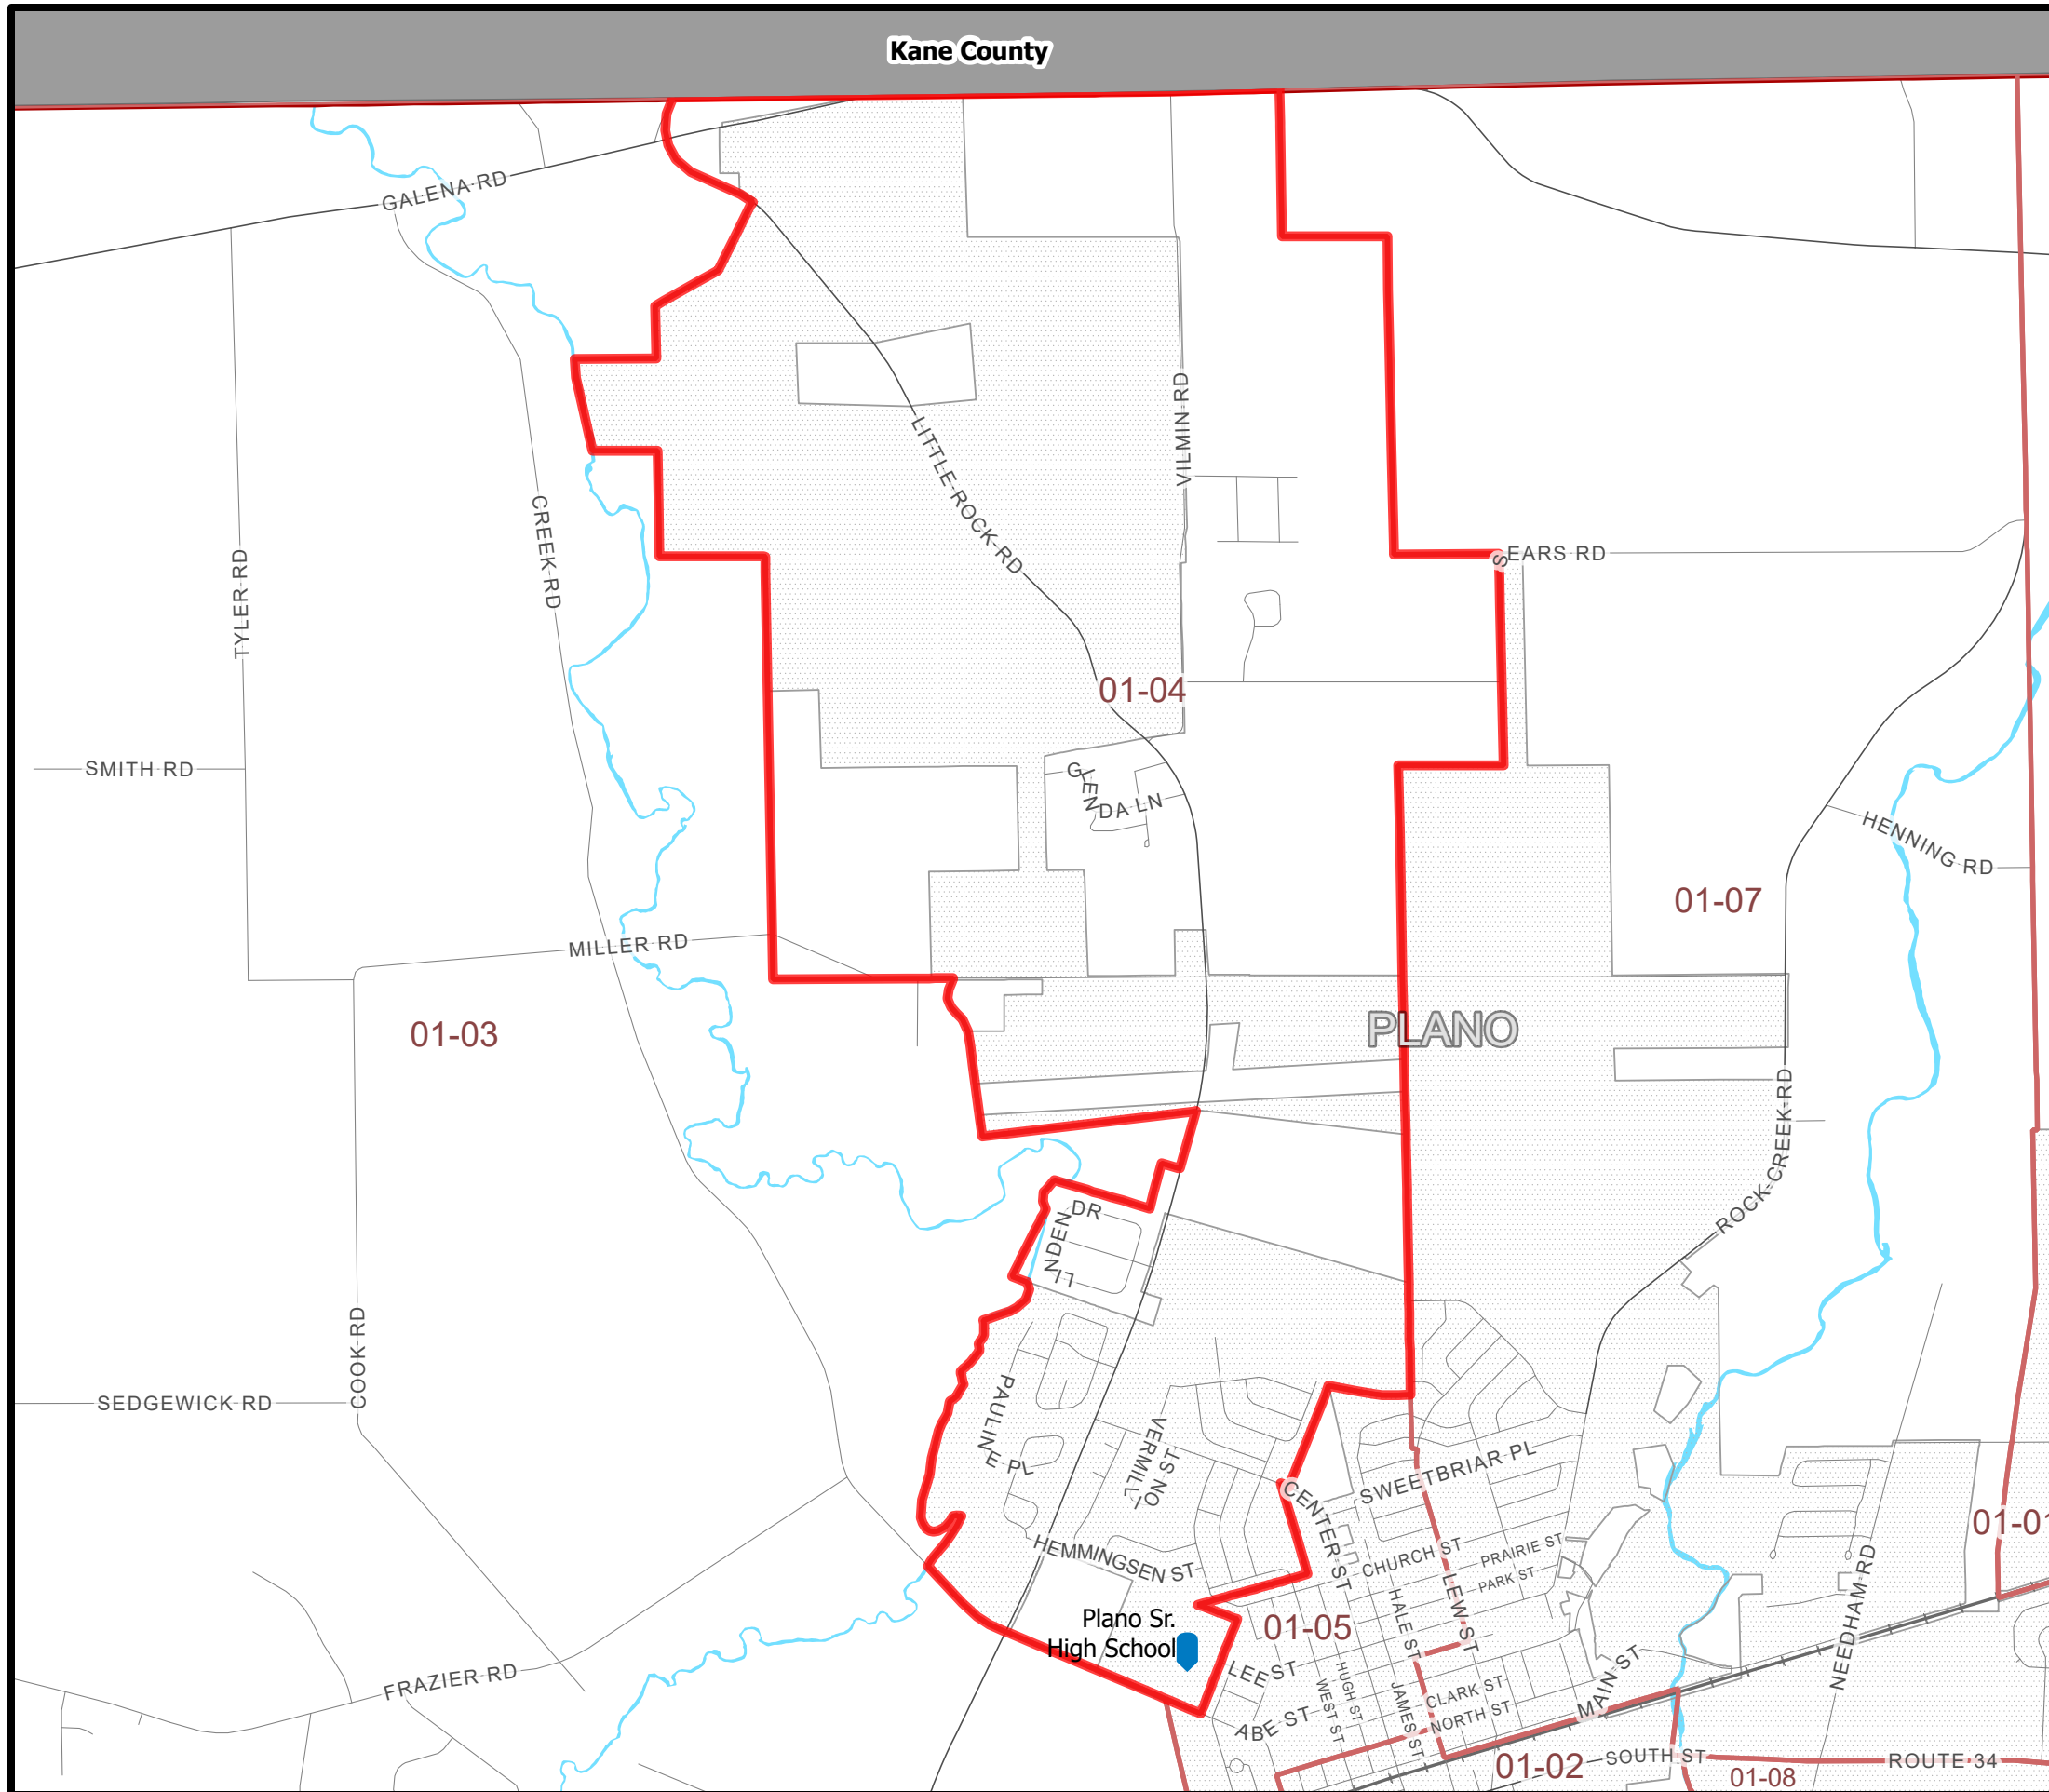

Kane County

Kendall County Voter Precinct

Little Rock - 04

County Board District: 1

State House District: 75

State Senate District: 38

Federal Congressional District: 14

Polling Place: Plano High School #88,
704 W Abe Street, Plano

-  Polling Places
-  Incorporated Areas

Voter Registration
 Room 103
 Kendall County Office Building
 111 W Fox St
 Yorkville, IL 60560

Phone: 630-553-4105

This work is provided as is, without warranty of any kind, either expressed or implied. The information represented may contain proprietary and confidential property of Kendall County Illinois. Under United States Copyright protection laws you may not use, reproduce, or distribute any part of this document without prior written permission. To obtain written permission please contact Kendall County GIS.