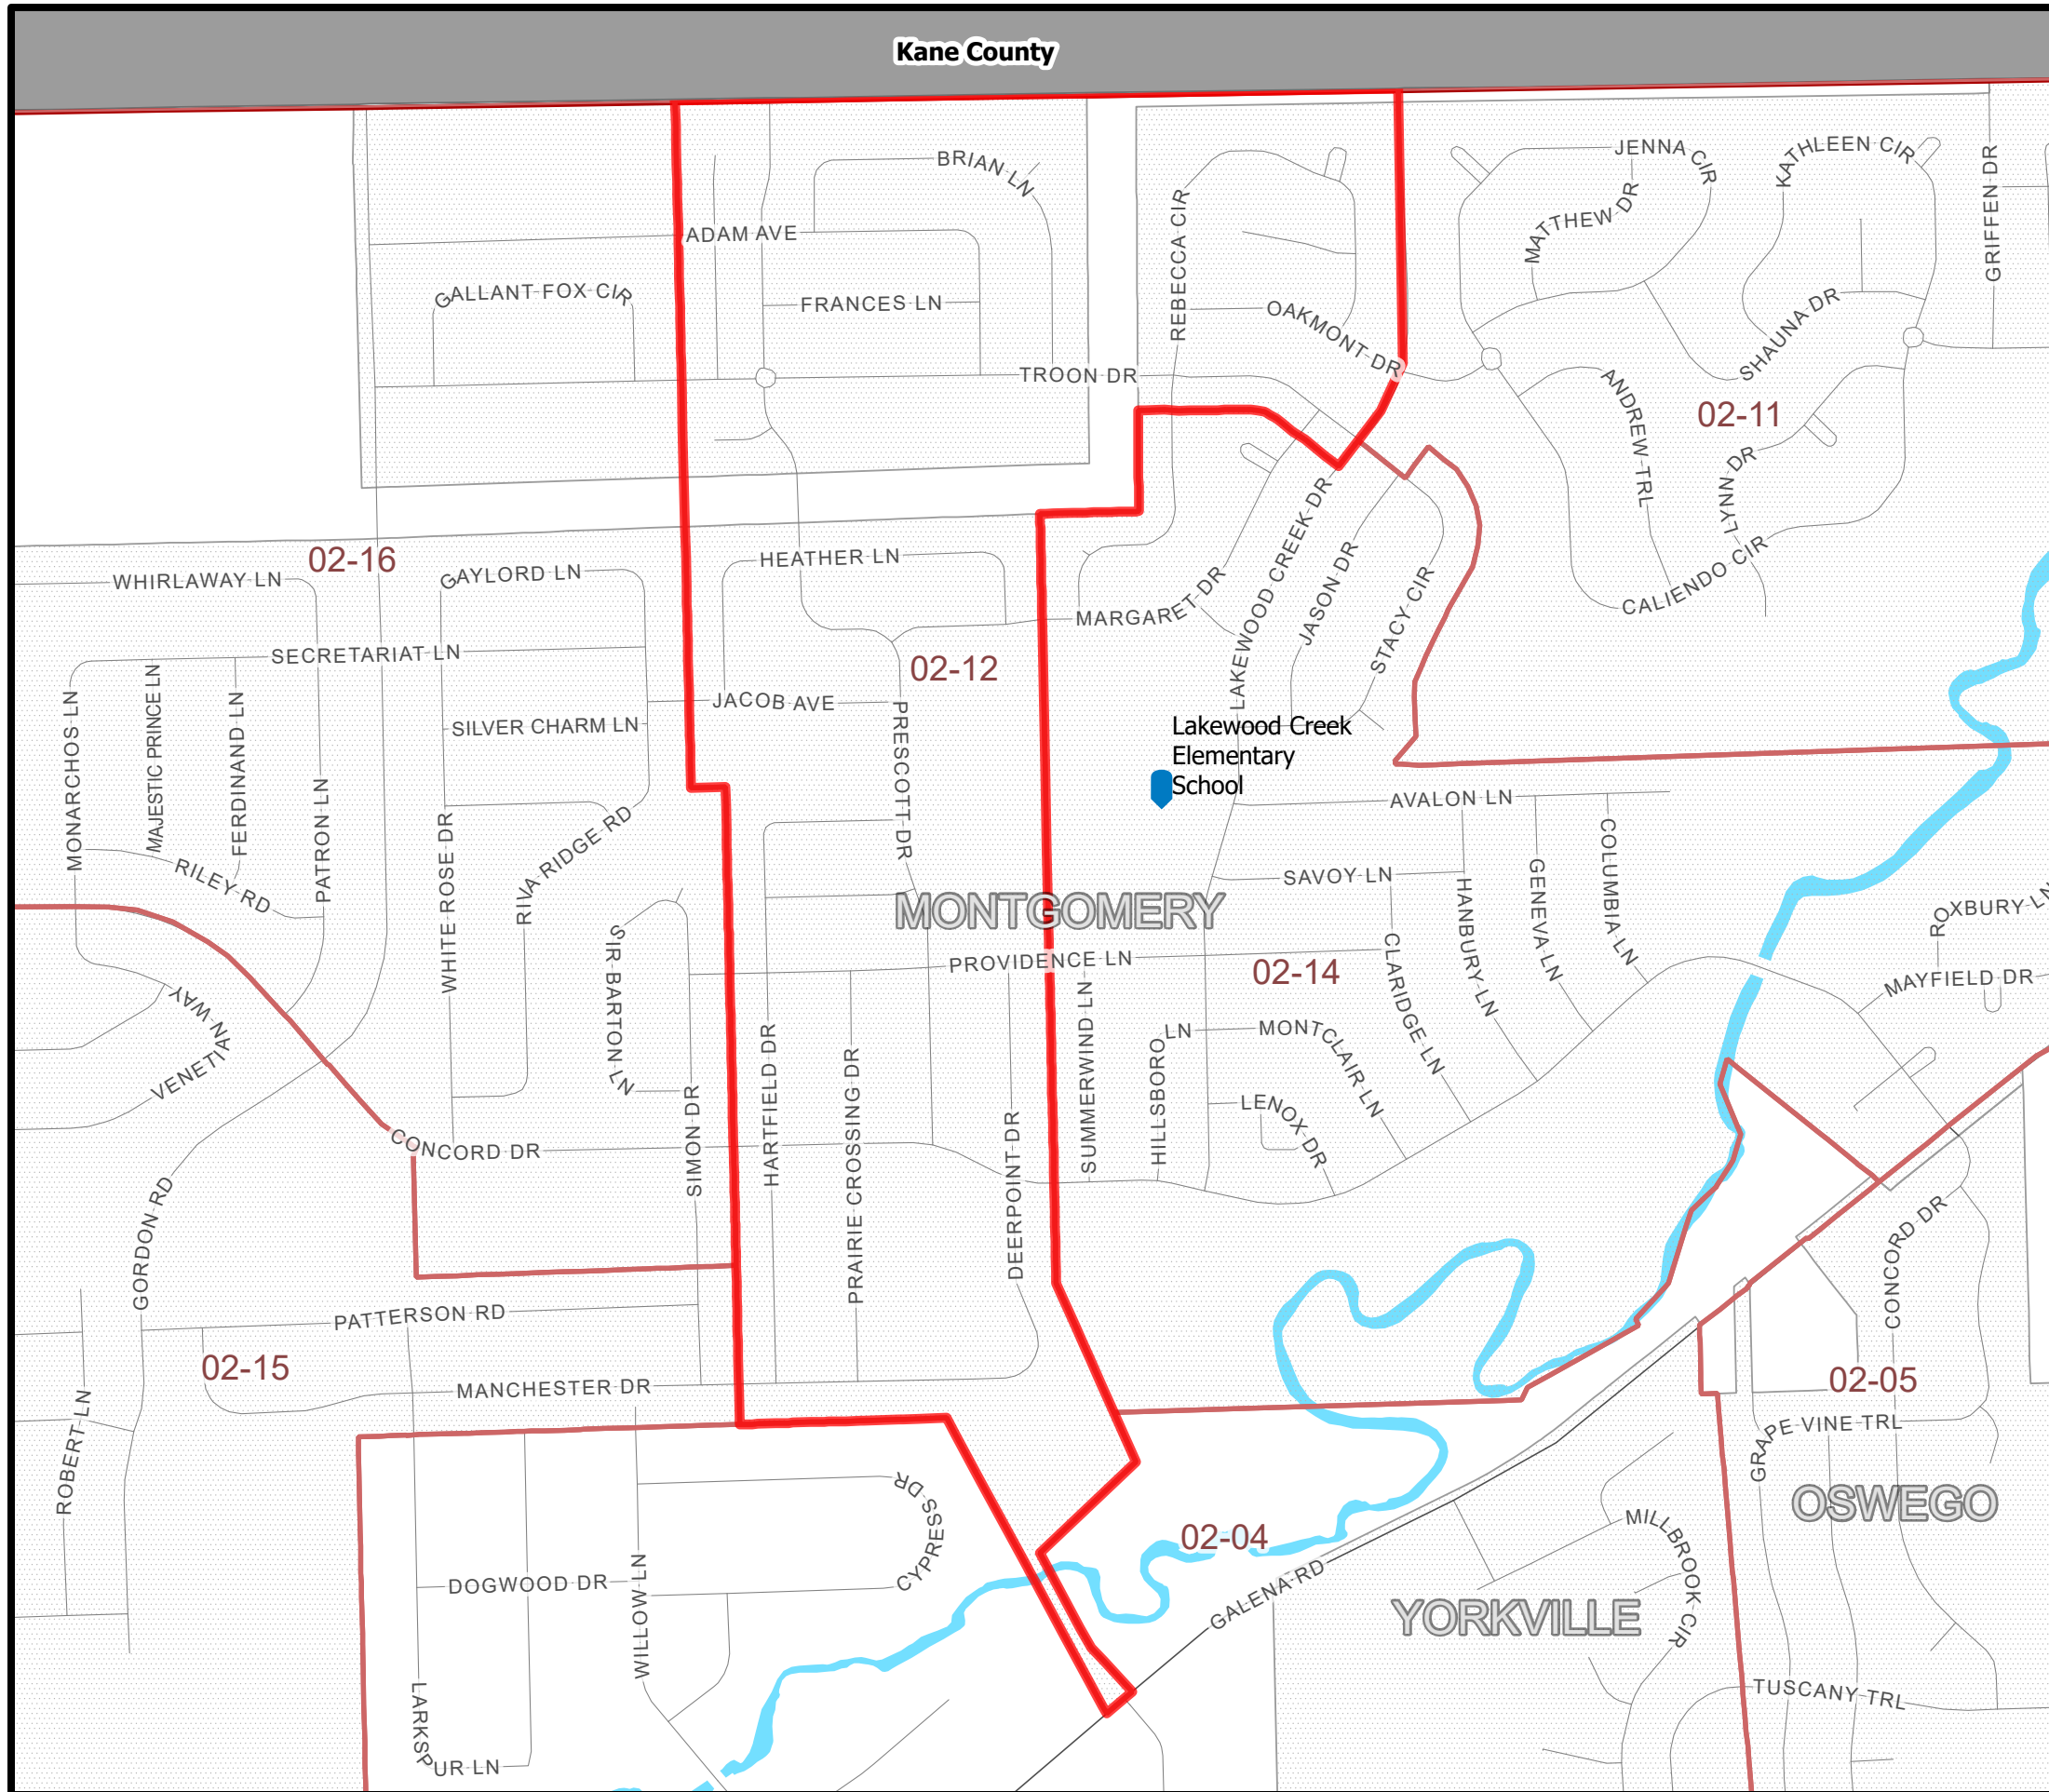

Kane County

Kendall County Voter Precinct

Bristol - 12

County Board District: 1

State House District: 83

State Senate District: 42

Federal Congressional District: 14

Polling Place: Lakewood Creek
Elementary School #308, 2301
Lakewood Creek Drive, Montgomery

-  Polling Places
-  Incorporated Areas

Voter Registration
Room 103
Kendall County Office Building
111 W Fox St
Yorkville, IL 60560

Phone: 630-553-4105

This work is provided as is, without warranty of any kind, either expressed or implied. The information represented may contain proprietary and confidential property of Kendall County Illinois. Under United States Copyright protection laws you may not use, reproduce, or distribute any part of this document without prior written permission. To obtain written permission please contact Kendall County GIS.