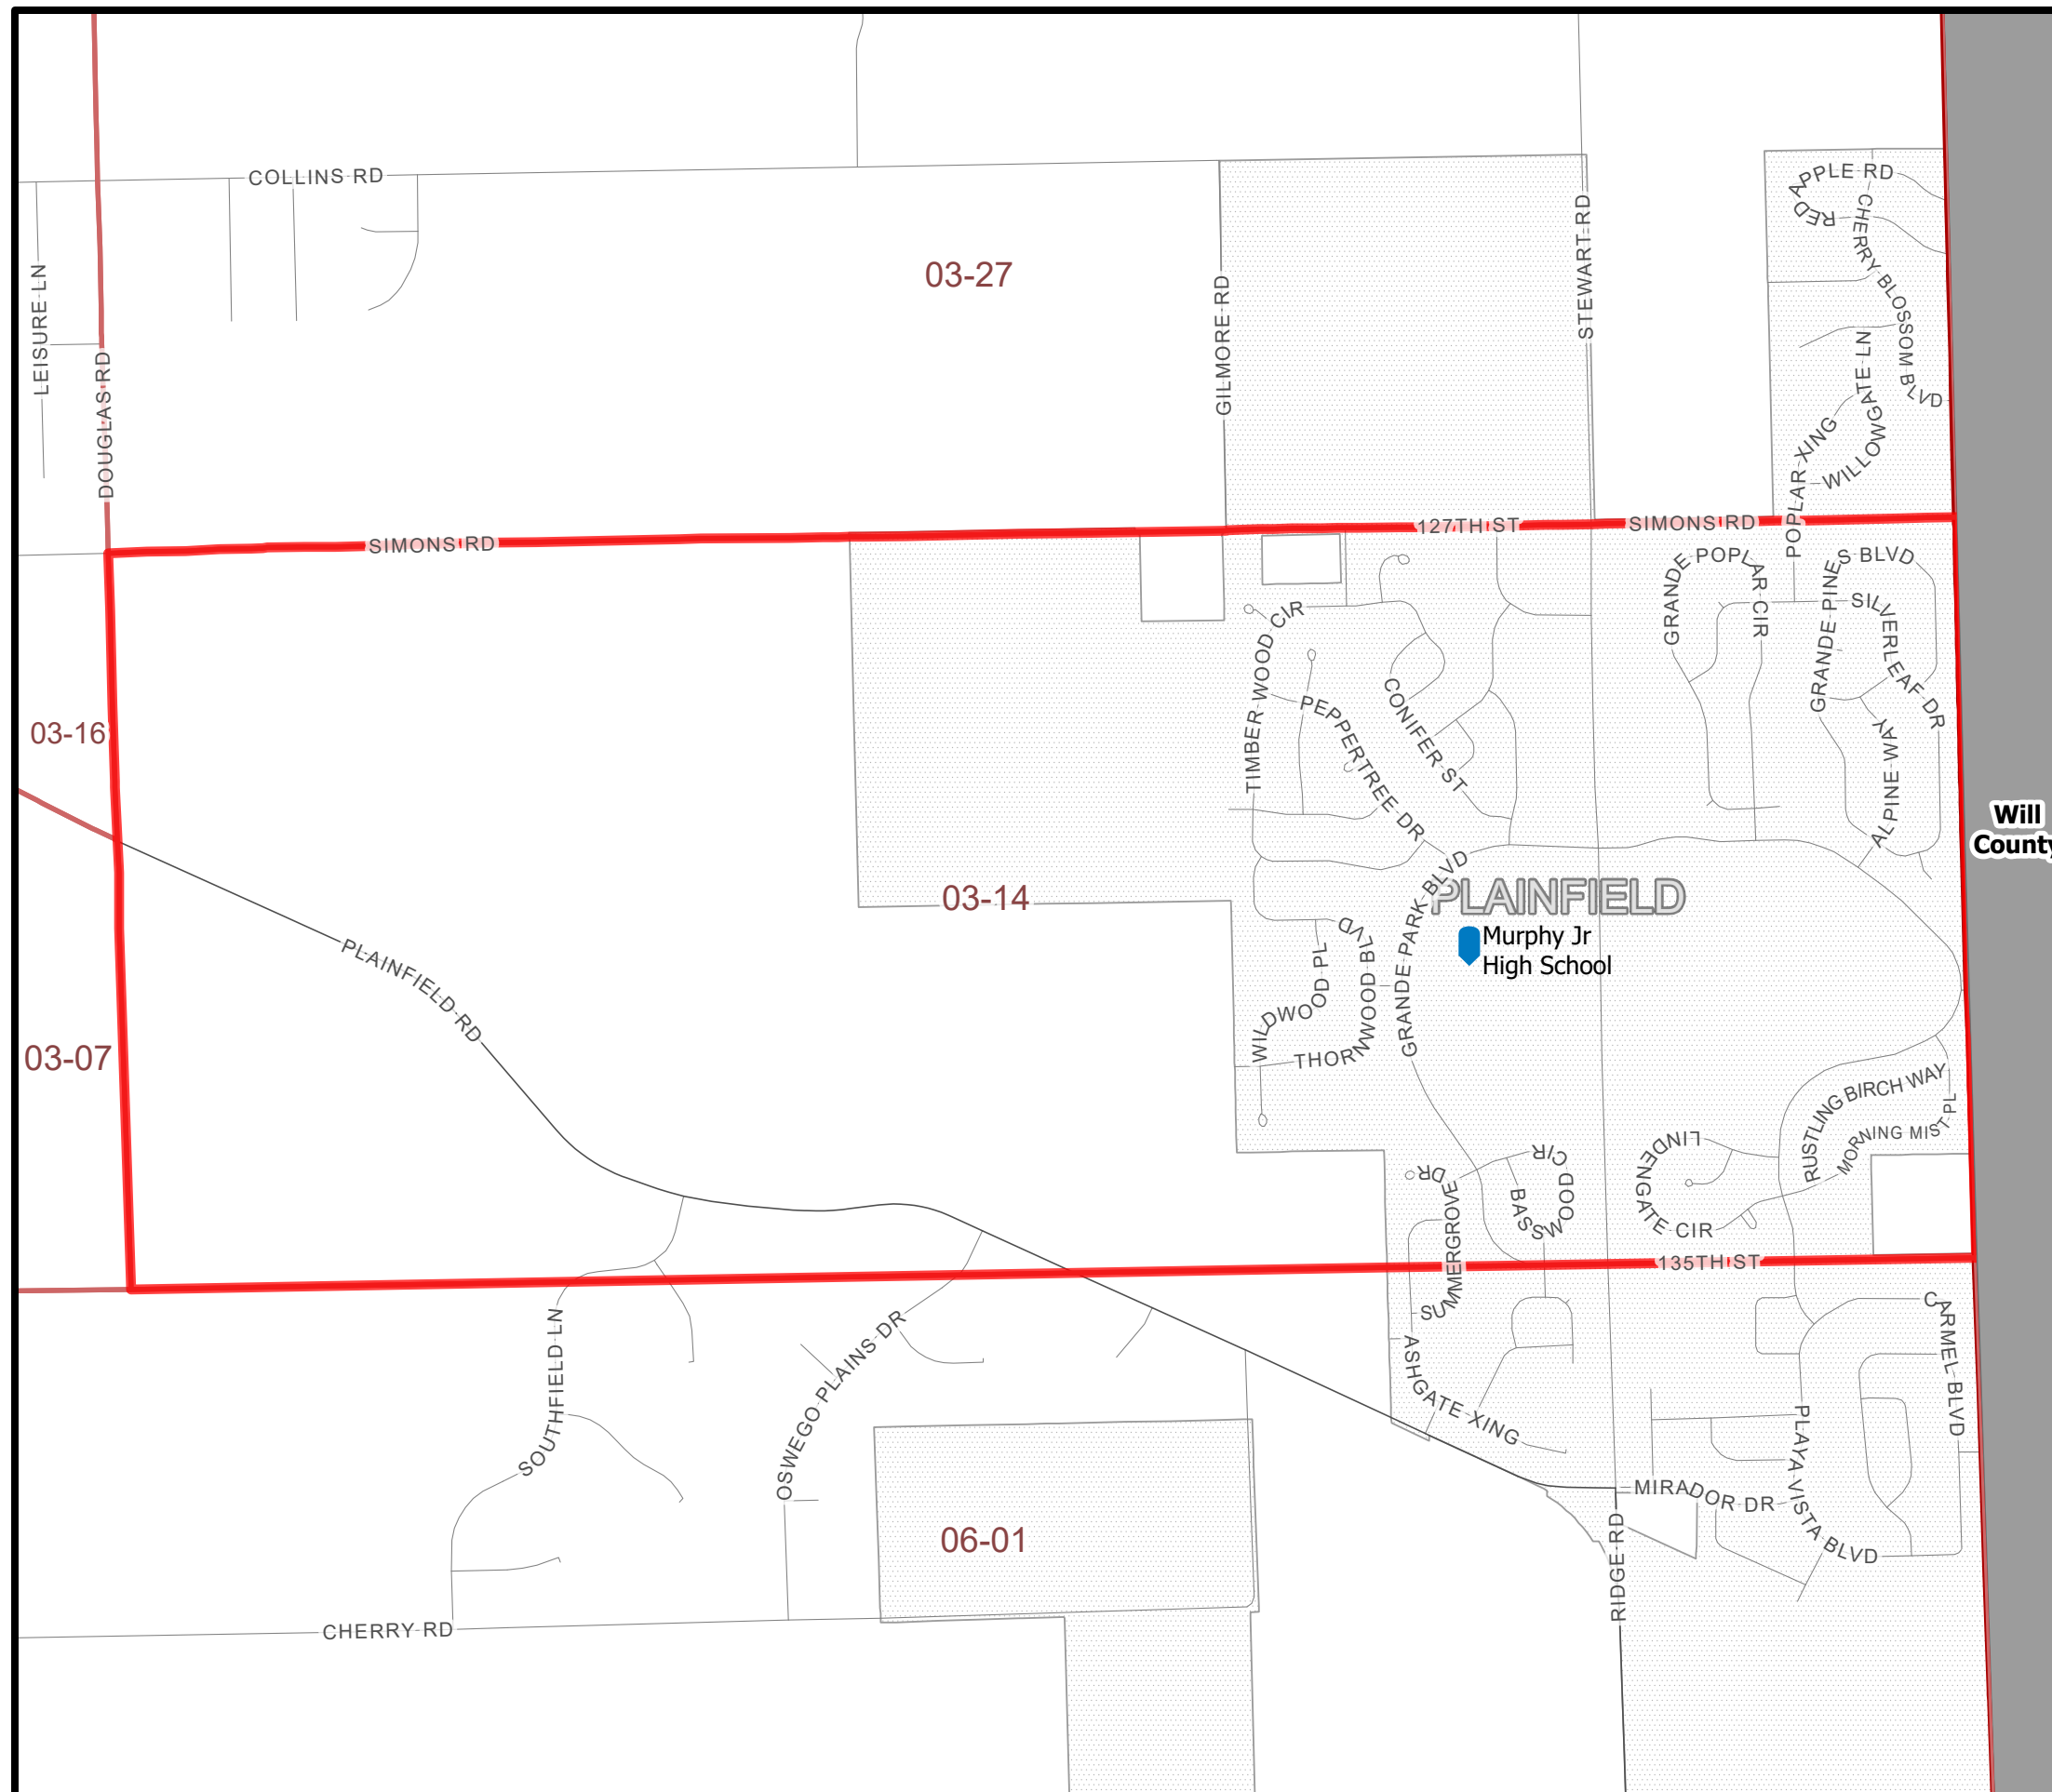

Kendall County Voter Precinct

Oswego - 14

County Board District: 2

State House District: 75

State Senate District: 38

Federal Congressional District: 14

Polling Place: Murphy Junior High
School #308, 26923 W Grande Park
Blvd, Plainfield