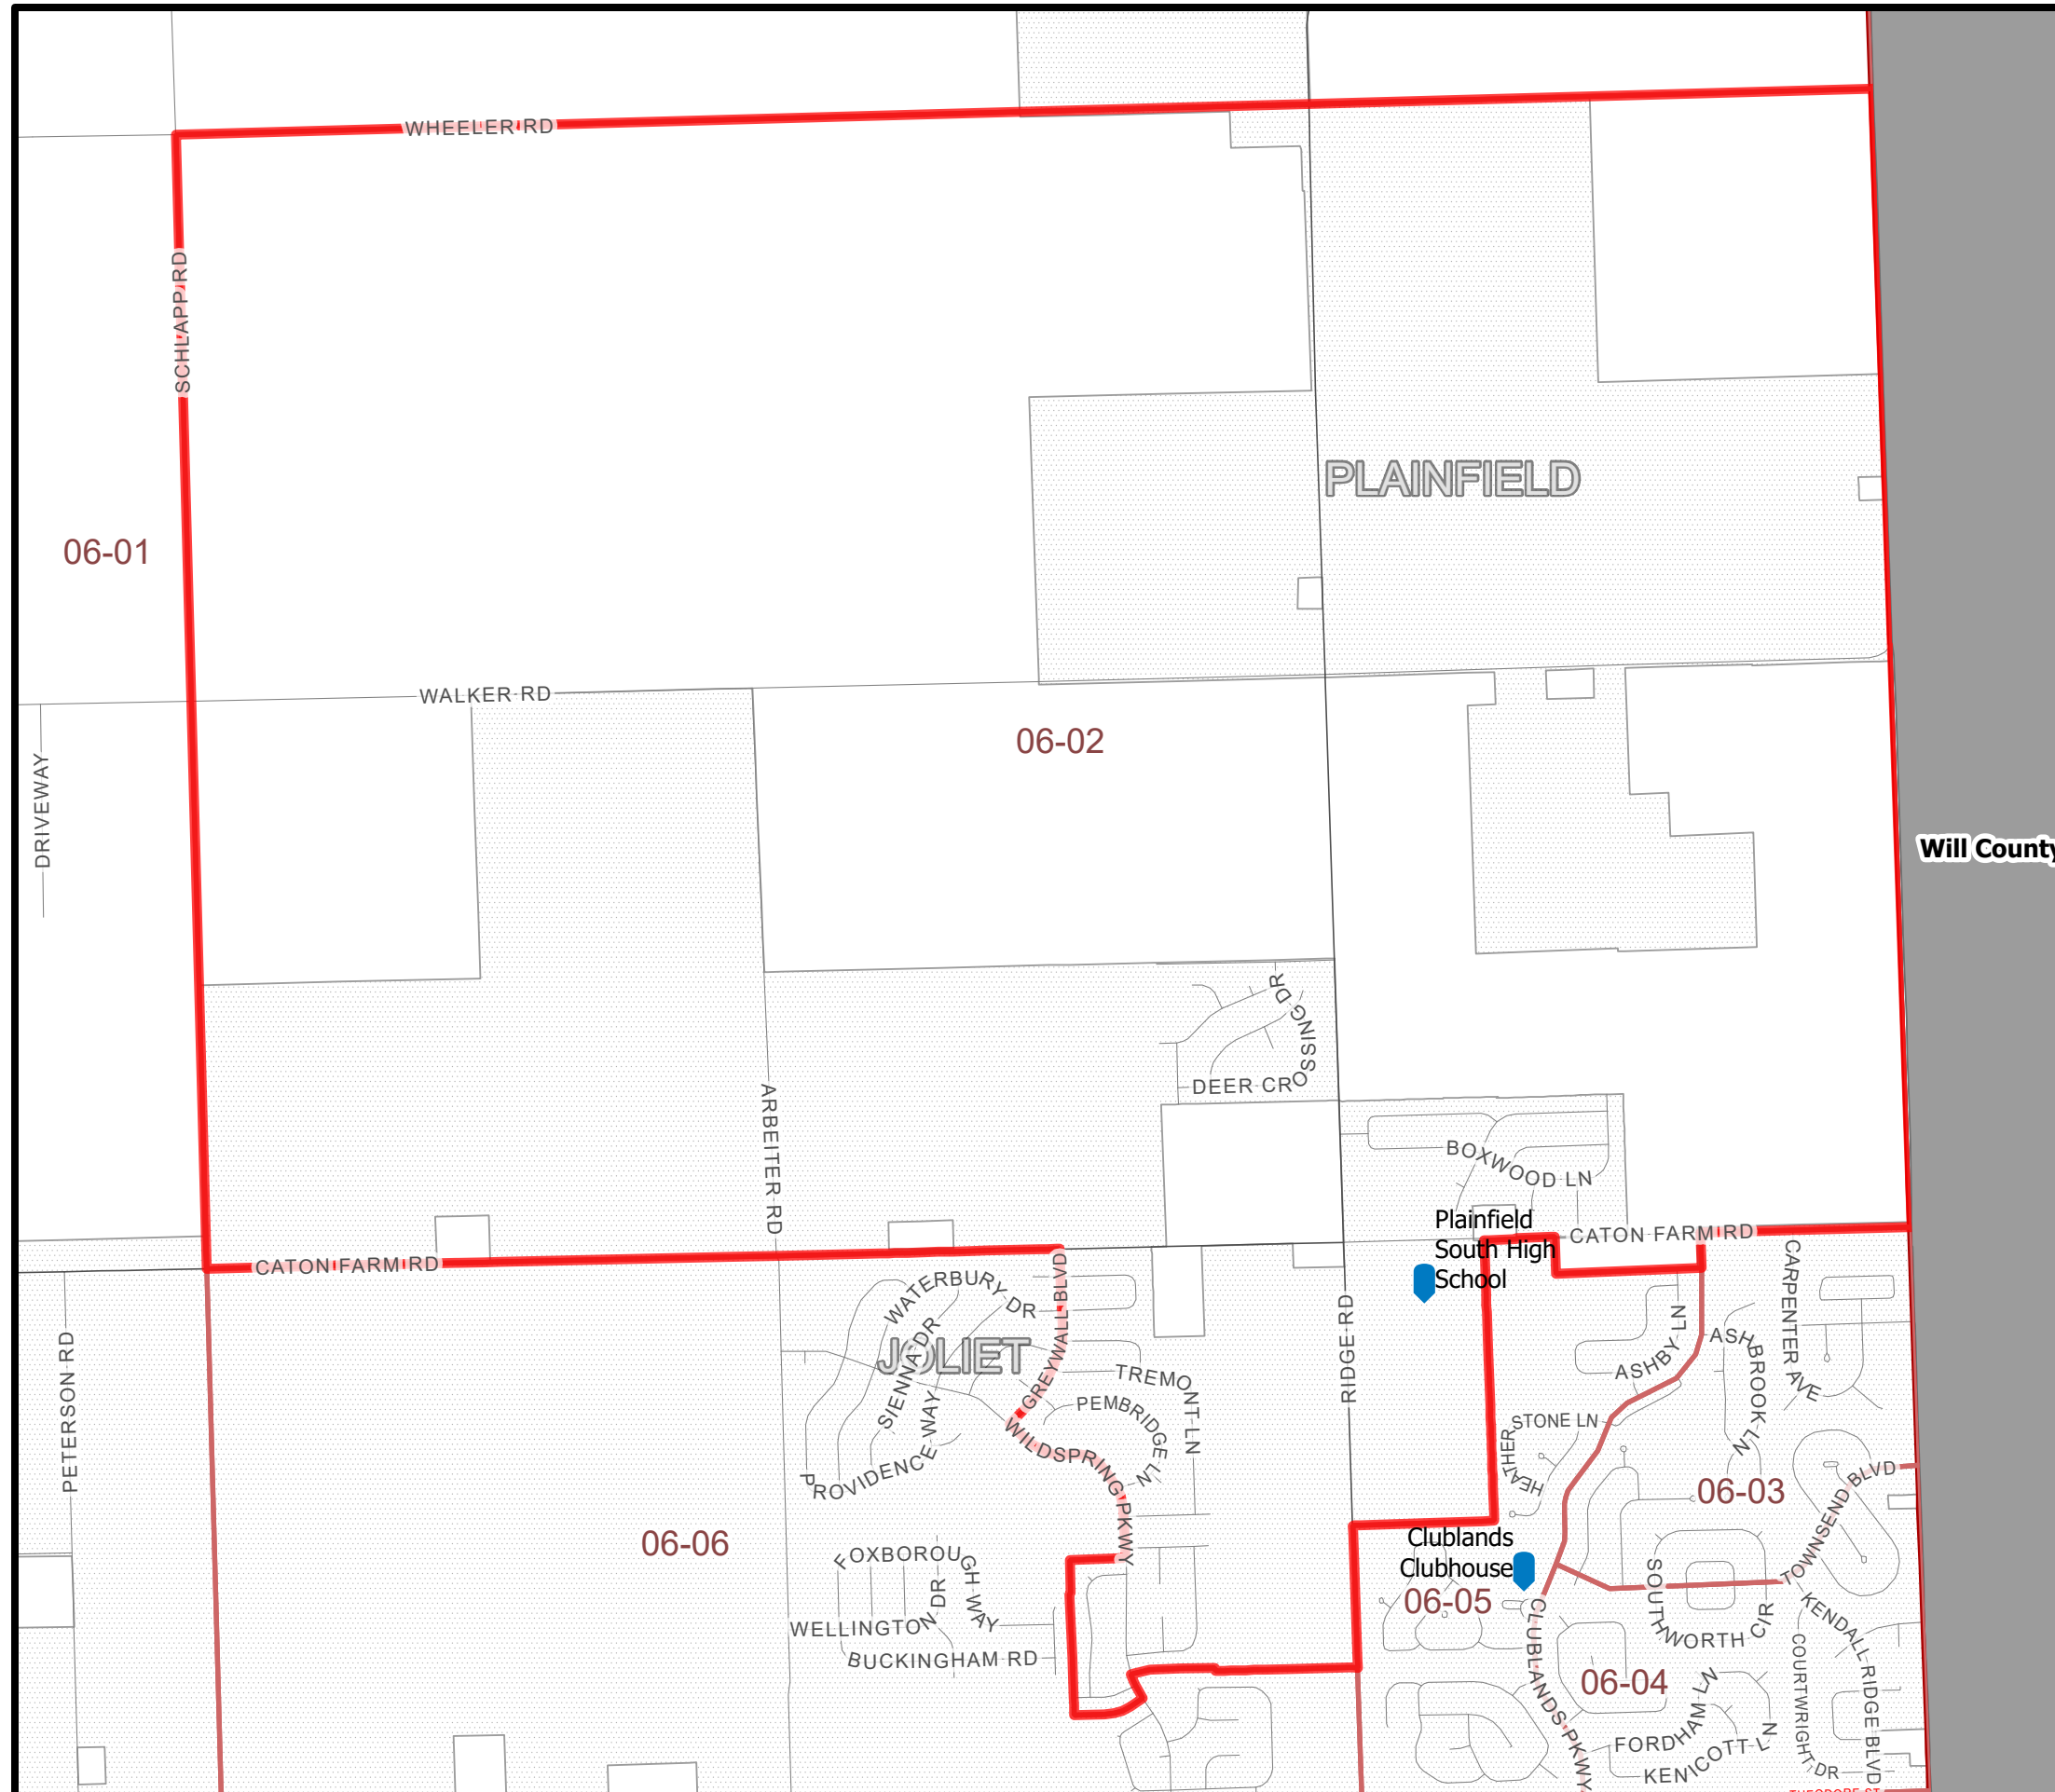

# Kendall County Voter Precinct

Na-Au-Say - 02

County Board District: 2

State House District: 97

State Senate District: 49

Federal Congressional District: 14

Polling Place: Plainfield South High  
School #202, 7800 W Caton Farm  
Road, Plainfield

-  Polling Places
-  Incorporated Areas

Voter Registration  
Room 103  
Kendall County Office Building  
111 W Fox St  
Yorkville, IL 60560

Phone: 630-553-4105

This work is provided as is, without warranty of any kind, either expressed or implied. The information represented may contain proprietary and confidential property of Kendall County Illinois. Under United States Copyright protection laws you may not use, reproduce, or distribute any part of this document without prior written permission. To obtain written permission please contact Kendall County GIS.