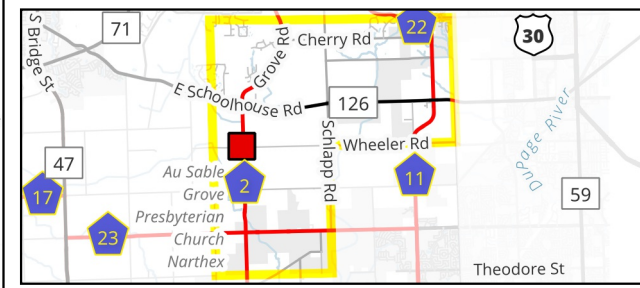

Na-Au-Say 1

County Board District	2
Illinois House District	75
Illinois Senate District	38
US Congressional District	IL-14

Polling Place

**Au Sable Grove Presbyterian Church
Narthex
5021 Wheeler Rd.**

Voter Registration
Room 103
Kendall County Office Building
111 W Fox St
Yorkville, IL 60560
Phone: 630-553-4105