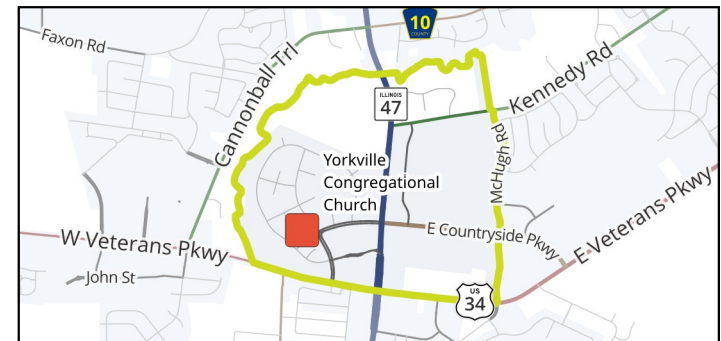

Bristol 1

| | |
|---------------------------|----|
| County Board District | 1 |
| Illinois House District | 75 |
| Illinois Senate District | 38 |
| US Congressional District | 14 |

Polling Place

Yorkville Congregational Church
409 Center Pkwy.

Voter Registration
502 S. Main Street
Yorkville, IL 60560
630.553.4105

This work is provided as is, without warranty of any kind, either expressed or implied. The information represented may contain proprietary and confidential property of Kendall County Illinois. Under United States Copyright protection laws you may not use, reproduce, or distribute any part of this document without prior written permission. To obtain written permission, please contact Kendall County GIS.