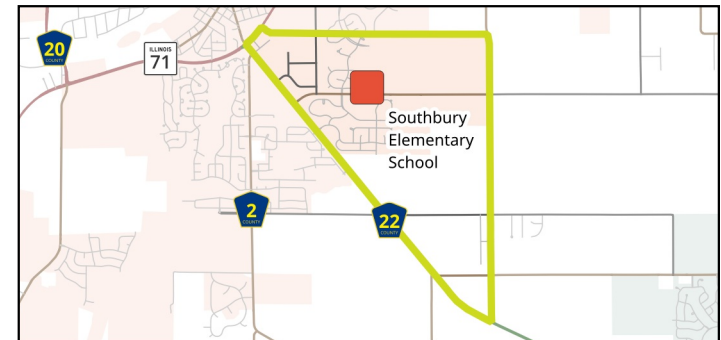

# Oswego 16

County Board District 2

Illinois House District 75

Illinois Senate District 38

US Congressional District 14

## Polling Place

Southbury Elementary School  
820 Preston Ln.

Voter Registration  
502 S. Main Street  
Yorkville, IL 60560  
630.553.4105

This work is provided as is, without warranty of any kind, either expressed or implied. The information represented may contain proprietary and confidential property of Kendall County Illinois. Under United States Copyright protection laws you may not use, reproduce, or distribute any part of this document without prior written permission. To obtain written permission, please contact Kendall County GIS.