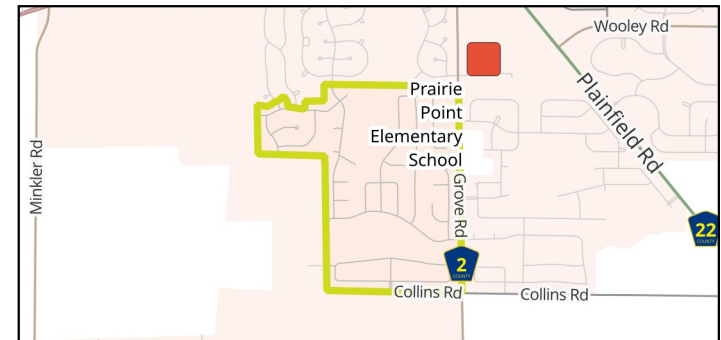

# Oswego 26

County Board District 2

Illinois House District 75

Illinois Senate District 38

US Congressional District 14

## Polling Place

Prairie Point Elementary School  
3650 Grove Rd.

Voter Registration  
502 S. Main Street  
Yorkville, IL 60560  
630.553.4105