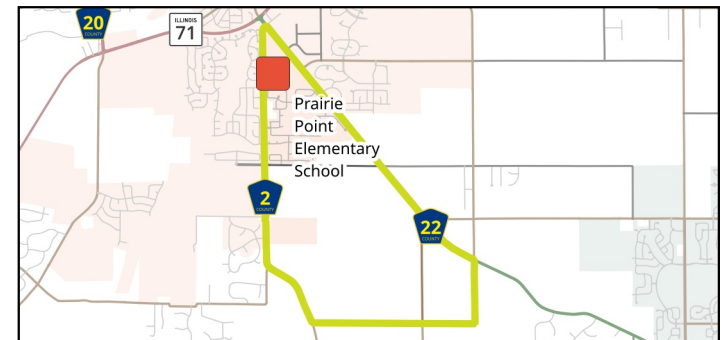

# Oswego 7

County Board District 2

Illinois House District 75

Illinois Senate District 38

US Congressional District 14

## Polling Place

Prairie Point Elementary School  
3650 Grove Rd.

Voter Registration  
502 S. Main Street  
Yorkville, IL 60560  
630.553.4105

This work is provided as is, without warranty of any kind, either expressed or implied. The information represented may contain proprietary and confidential property of Kendall County Illinois. Under United States Copyright protection laws you may not use, reproduce, or distribute any part of this document without prior written permission. To obtain written permission, please contact Kendall County GIS.