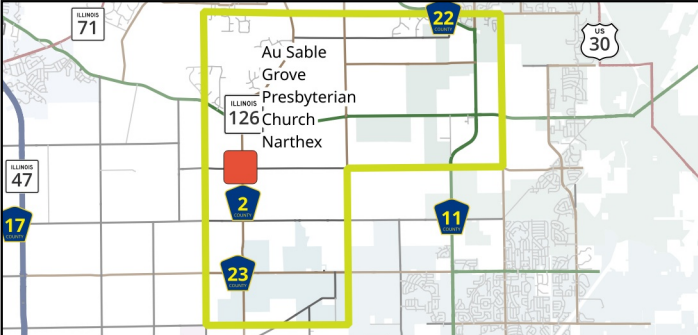

Basemap data © OpenStreetMap

Na-Au-Say 1

County Board District	2
Illinois House District	75
Illinois Senate District	38
US Congressional District	14

Polling Place

Au Sable Grove Presbyterian Church
Narthex
5021 Wheeler Rd.

Voter Registration
502 S. Main Street
Yorkville, IL 60560
630.553.4105

This work is provided as is, without warranty of any kind, either expressed or implied. The information represented may contain proprietary and confidential property of Kendall County Illinois. Under United States Copyright protection laws you may not use, reproduce, or distribute any part of this document without prior written permission. To obtain written permission, please contact Kendall County GIS.