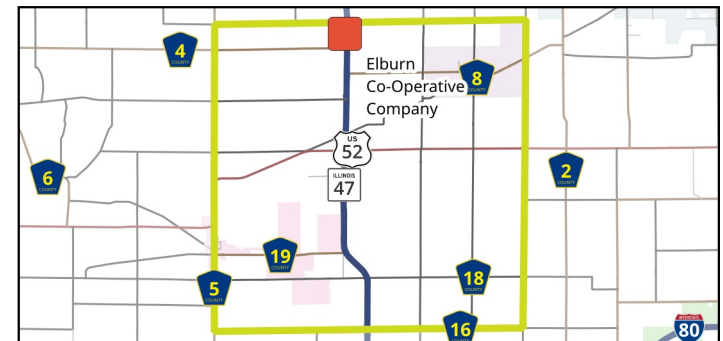

# Lisbon 1

County Board District 1

Illinois House District 75

Illinois Senate District 38

US Congressional District 14

## Polling Place

Elburn Co-Operative Company  
12219 State Route 47

Voter Registration  
502 S. Main Street  
Yorkville, IL 60560  
630.553.4105

This work is provided as is, without warranty of any kind, either expressed or implied. The information represented may contain proprietary and confidential property of Kendall County Illinois. Under United States Copyright protection laws you may not use, reproduce, or distribute any part of this document without prior written permission. To obtain written permission, please contact Kendall County GIS.