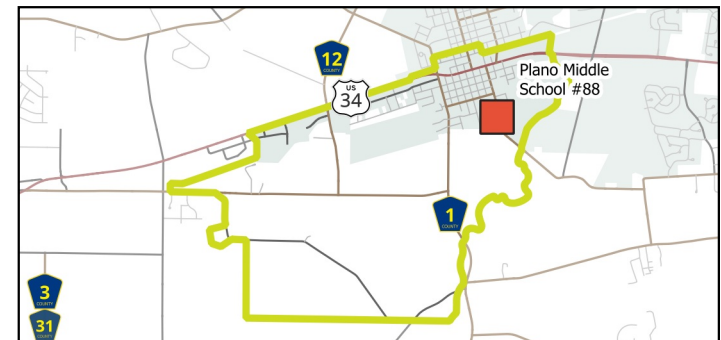

Little Rock 2

County Board District	1
Illinois House District	75
Illinois Senate District	38
US Congressional District	14

Polling Place

Plano Middle School #88
804 S. Hale St.

Voter Registration
502 S. Main Street
Yorkville, IL 60560
630.553.4105