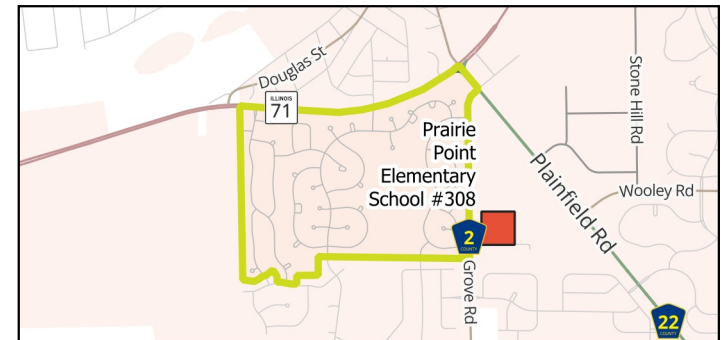

Oswego 21

County Board District	2
Illinois House District	75
Illinois Senate District	38
US Congressional District	14

Polling Place

Prairie Point Elementary School #308
3650 Grove Rd.

Voter Registration
502 S. Main Street
Yorkville, IL 60560
630.553.4105