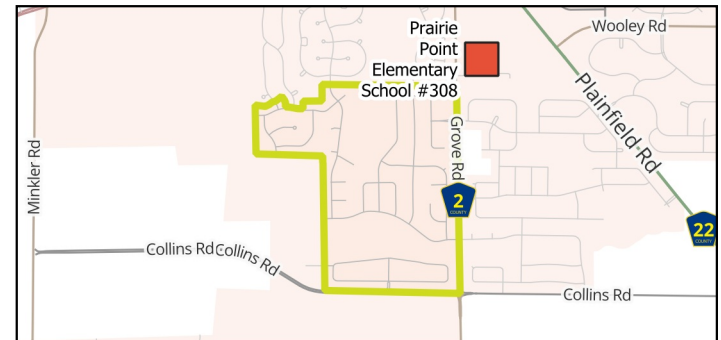

# Oswego 26

County Board District	2
Illinois House District	75
Illinois Senate District	38
US Congressional District	14

## Polling Place

Prairie Point Elementary School #308  
3650 Grove Rd.

Voter Registration  
502 S. Main Street  
Yorkville, IL 60560  
630.553.4105

This work is provided as is, without warranty of any kind, either expressed or implied. The information represented may contain proprietary and confidential property of Kendall County Illinois. Under United States Copyright protection laws you may not use, reproduce, or distribute any part of this document without prior written permission. To obtain written permission, please contact Kendall County GIS.