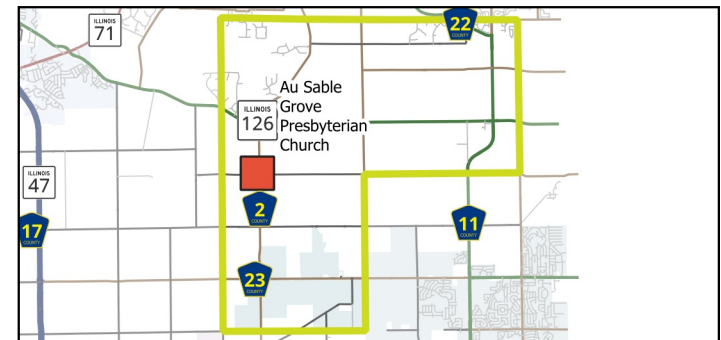

# Na-Au-Say 1

|                           |    |
|---------------------------|----|
| County Board District     | 2  |
| Illinois House District   | 75 |
| Illinois Senate District  | 38 |
| US Congressional District | 14 |

## Polling Place

Au Sable Grove Presbyterian Church  
5021 Wheeler Rd.

Voter Registration  
502 S. Main Street  
Yorkville, IL 60560  
630.553.4105

This work is provided as is, without warranty of any kind, either expressed or implied. The information represented may contain proprietary and confidential property of Kendall County Illinois. Under United States Copyright protection laws you may not use, reproduce, or distribute any part of this document without prior written permission. To obtain written permission, please contact Kendall County GIS.