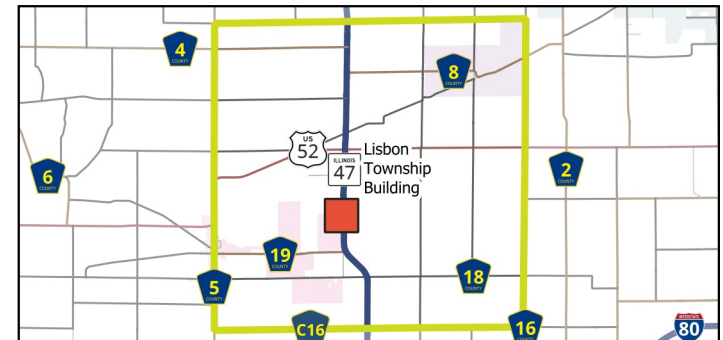

Lisbon 1

County Board District	1
Illinois House District	75
Illinois Senate District	38
US Congressional District	14

Polling Place

Lisbon Township Building
15759 State Route 47

Voter Registration
502 S. Main Street
Yorkville, IL 60560
630.553.4105