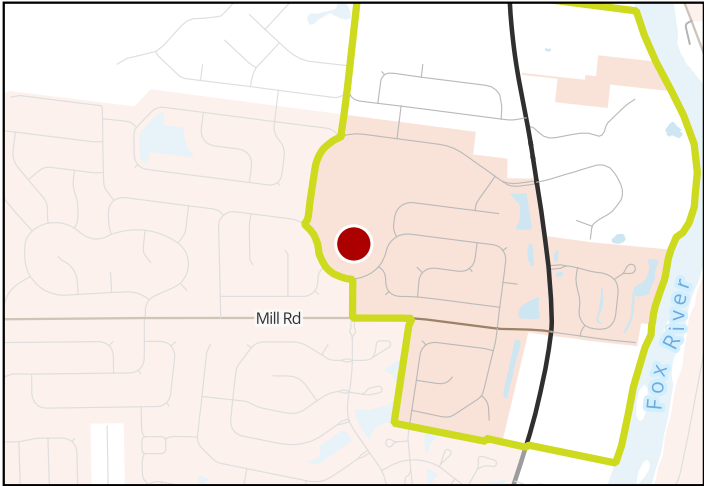

# Oswego 22

County Board District	1
Illinois House District	83
Illinois Senate District	42
US Congressional District	14

## Polling Place

Fox Chase Elementary School #308  
 260 Fox Chase Drive North  
 Oswego IL, 60543

Voter Registration  
 502 S. Main Street  
 Yorkville, IL 60560  
 630.553.4105

This work is provided as is, without warranty of any kind, either expressed or implied. The information represented may contain proprietary and confidential property of Kendall County Illinois. Under United States Copyright protection laws you may not use, reproduce, or distribute any part of this document without prior written permission. To obtain written permission, please contact Kendall County GIS.