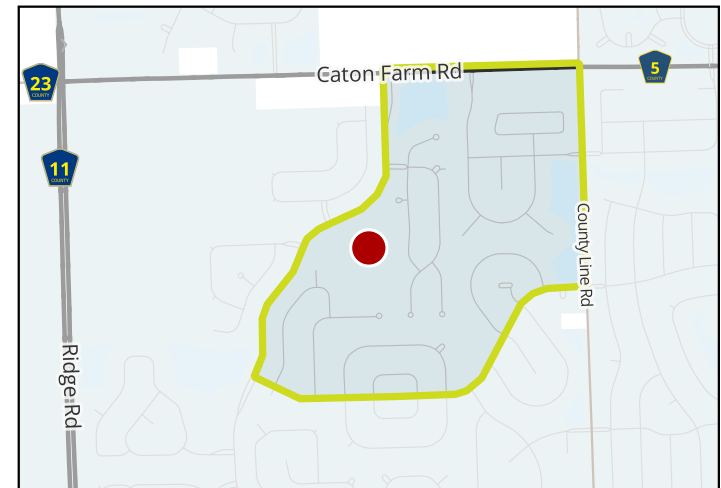

Na-Au-Say 3

County Board District	2
Illinois House District	97
Illinois Senate District	49
US Congressional District	14

Polling Place

Charles Reed Elementary School #202
 2110 Clublands Parkway
 Plainfield IL, 60586

Voter Registration
 502 S. Main Street
 Yorkville, IL 60556
 630.553.4105

This work is provided as is, without warranty of any kind, either expressed or implied. The information represented may contain proprietary and confidential property of Kendall County Illinois. Under United States Copyright protection laws you may not use, reproduce, or distribute any part of this document without prior written permission. To obtain written permission, please contact Kendall County GIS.