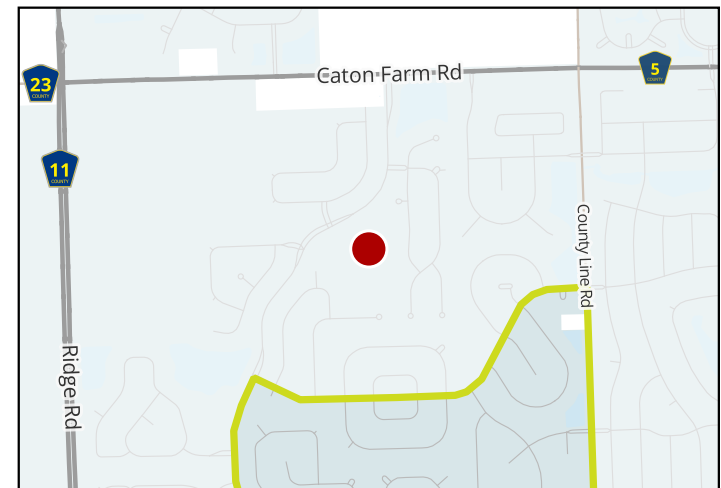

Na-Au-Say 4

| | |
|---------------------------|----|
| County Board District | 2 |
| Illinois House District | 97 |
| Illinois Senate District | 49 |
| US Congressional District | 14 |

Polling Place

Charles Reed Elementary School #202
 2110 Clublands Parkway
 Plainfield IL, 60586

Voter Registration
 502 S. Main Street
 Yorkville, IL 60560
 630.553.4105

This work is provided as is, without warranty of any kind, either expressed or implied. The information represented may contain proprietary and confidential property of Kendall County Illinois. Under United States Copyright protection laws you may not use, reproduce, or distribute any part of this document without prior written permission. To obtain written permission, please contact Kendall County GIS.