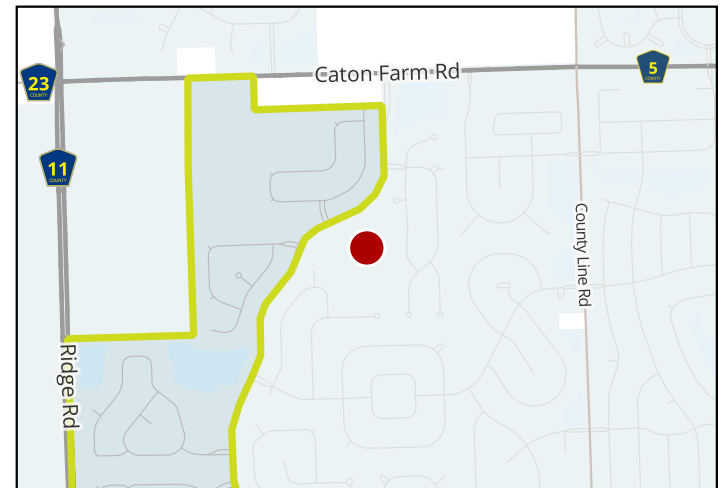

# Na-Au-Say 5

County Board District	2
Illinois House District	97
Illinois Senate District	49
US Congressional District	14

## Polling Place

Charles Reed Elementary School #202  
 2110 Clublands Parkway  
 Plainfield IL, 60586

Voter Registration  
 502 S. Main Street  
 Yorkville, IL 60560  
 630.553.4105

This work is provided as is, without warranty of any kind, either expressed or implied. The information represented may contain proprietary and confidential property of Kendall County Illinois. Under United States Copyright protection laws you may not use, reproduce, or distribute any part of this document without prior written permission. To obtain written permission, please contact Kendall County GIS.