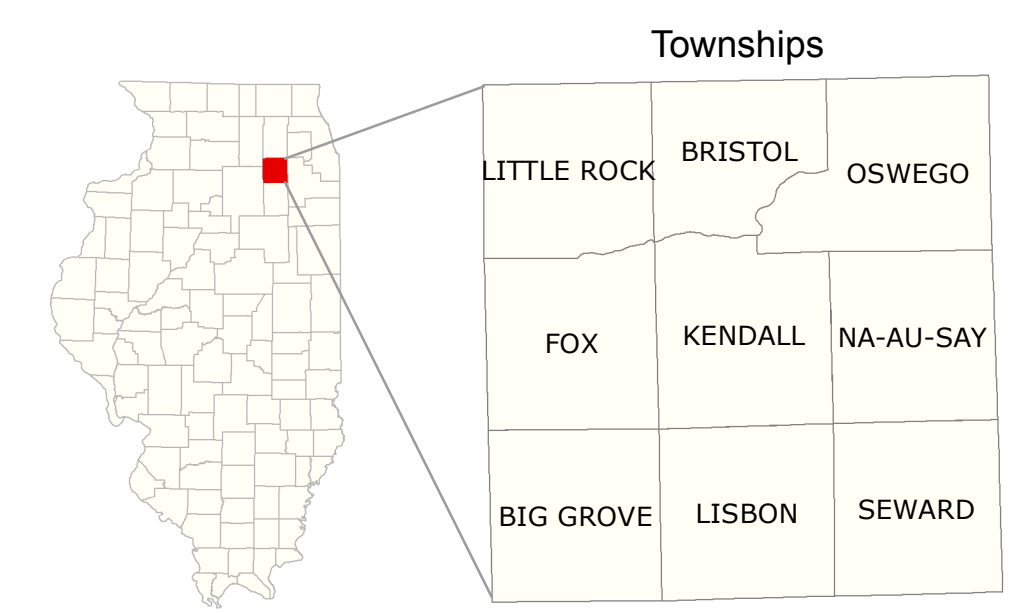

2012 Contours KENDALL COUNTY - 2015 -

<http://www.co.kendall.il.us>

Legend

- | | |
|---|--|
| <ul style="list-style-type: none"> --- ADJACENT COUNTY --- COUNTY --- INTERSTATE --- STATE --- FEDERAL --- BITUMINOUS --- GRAVEL --- DIRT --- LOCAL --- RAILROAD SECTIONS POLITICAL TOWNSHIPS COUNTY FOREST PRESERVE STATE PARK | <p>Corporate Areas</p> <ul style="list-style-type: none"> AURORA JOLIET LISBON MILLBROOK MILLINGTON MINOOKA MONTGOMERY NEWARK OSWEGO PLAINFIELD PLANO PLATTVILLE SANDWICH YORKVILLE |
|---|--|

Kendall County GIS
 111 West Fox Street - Room 308
 Yorkville, Illinois 60560-1498
 630.553.4030