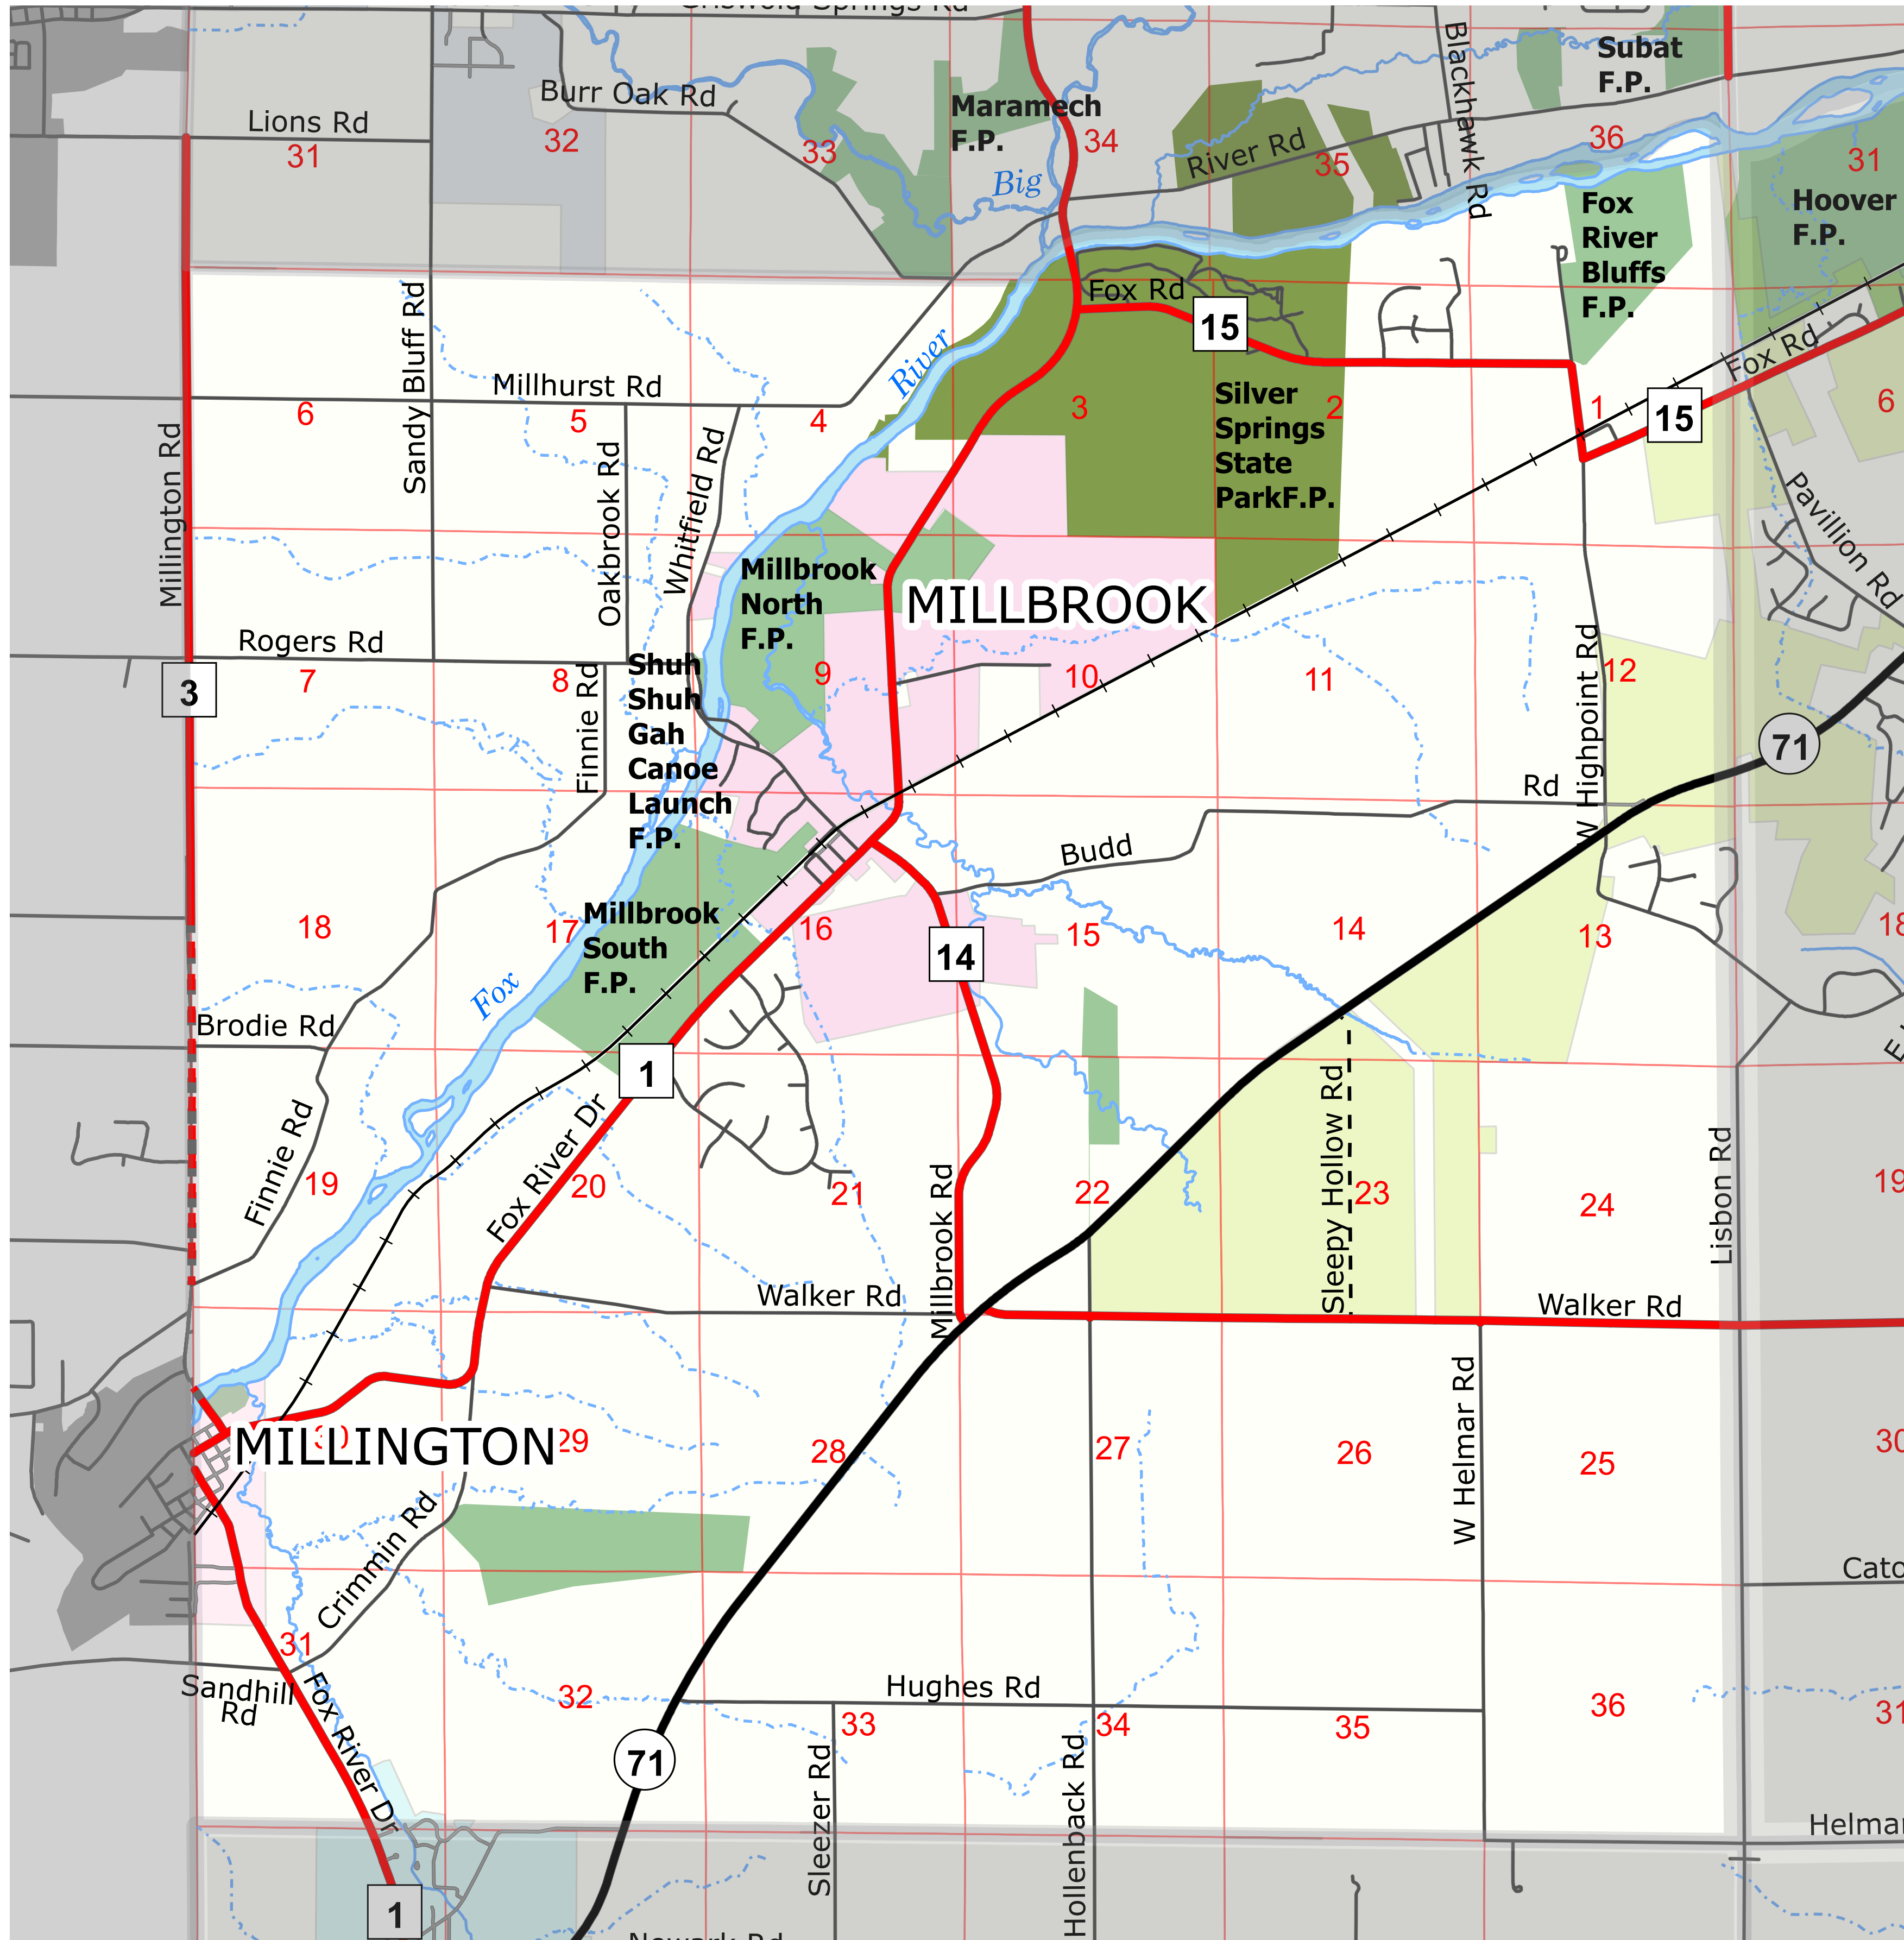

LASALLE COUNTY