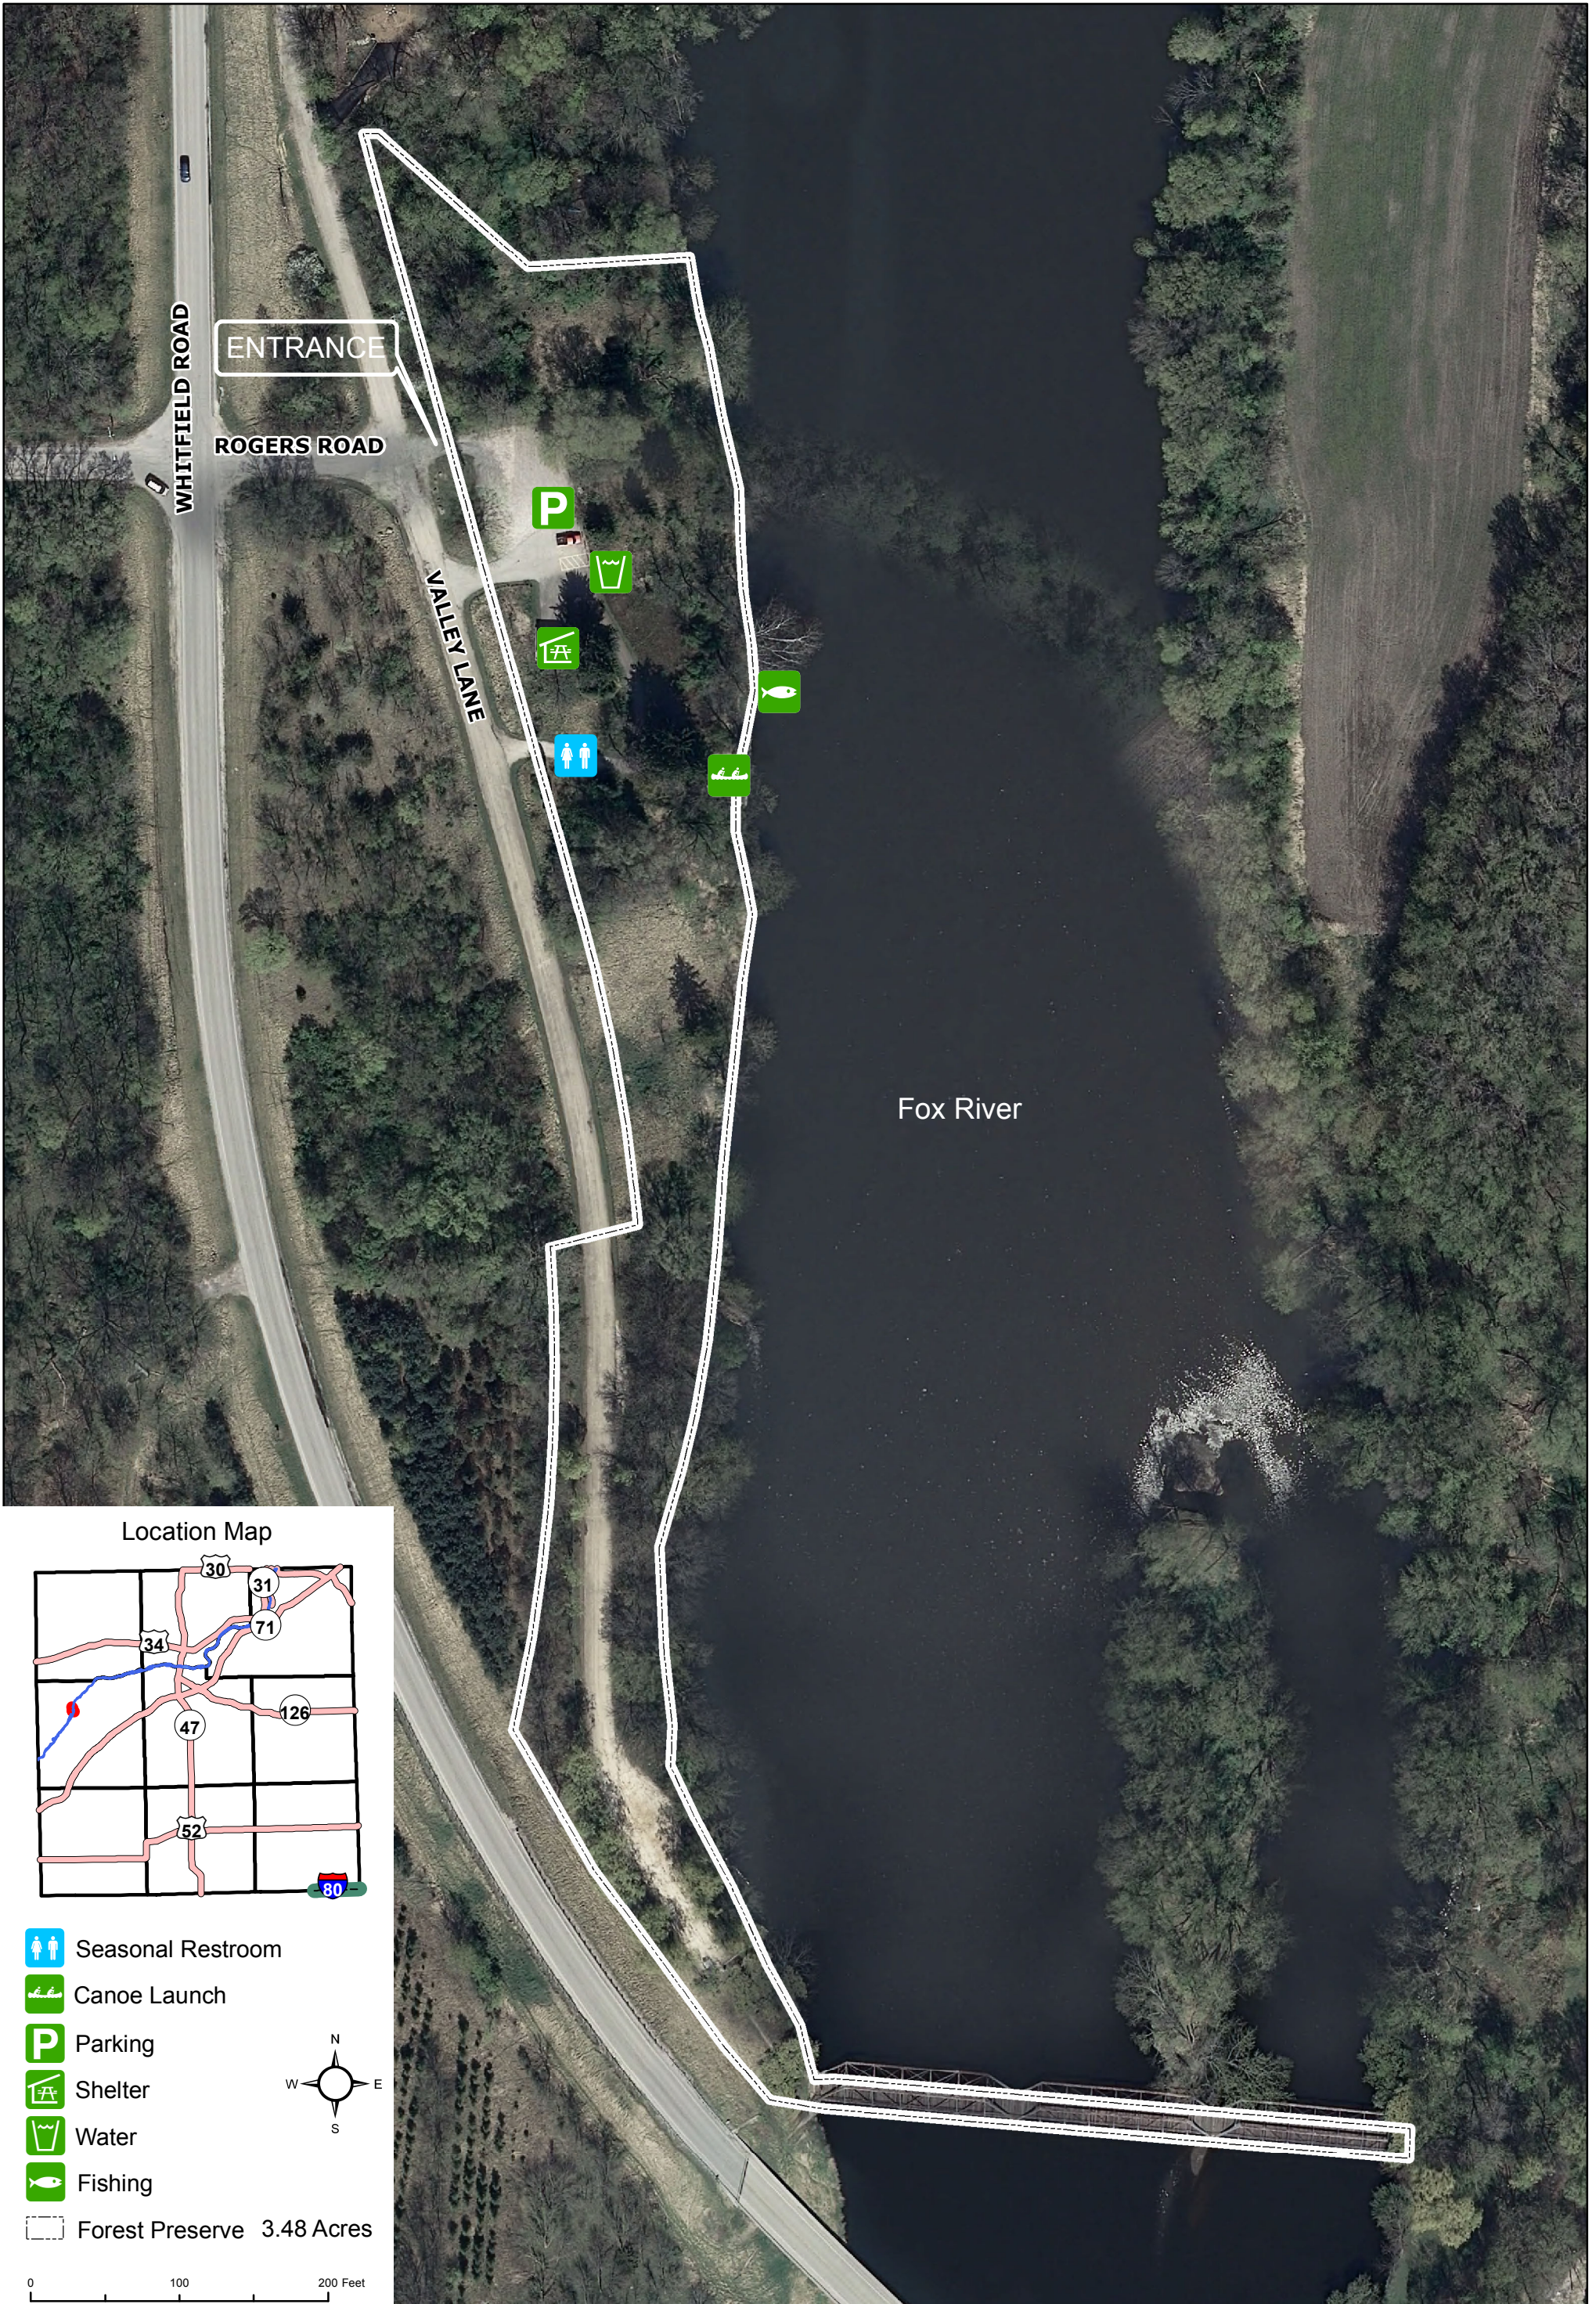

Kendall County GIS
111 West Fox Street - Room 308
Yorkville, Illinois 60560-1498
630.533.4030

Shuh Shuh Gah Canoe Launch

ENTRANCE

ROGERS ROAD

WHITFIELD ROAD

VALLEY LANE

Fox River

Location Map

- Seasonal Restroom
- Canoe Launch
- Parking
- Shelter
- Water
- Fishing
- Forest Preserve 3.48 Acres