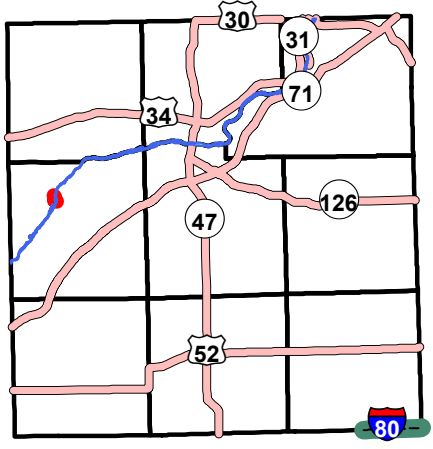

Kendall County GIS
111 West Fox Street - Room 308
Yorkville, Illinois 60560-1498
630.533.4030

Shuh Shuh Gah Canoe Launch

ENTRANCE

ROGERS ROAD

WHITFIELD ROAD

VALLEY LANE

Fox River

Location Map

- Seasonal Restroom
- Canoe Launch
- Parking
- Shelter
- Water
- Fishing
- Forest Preserve 3.48 Acres